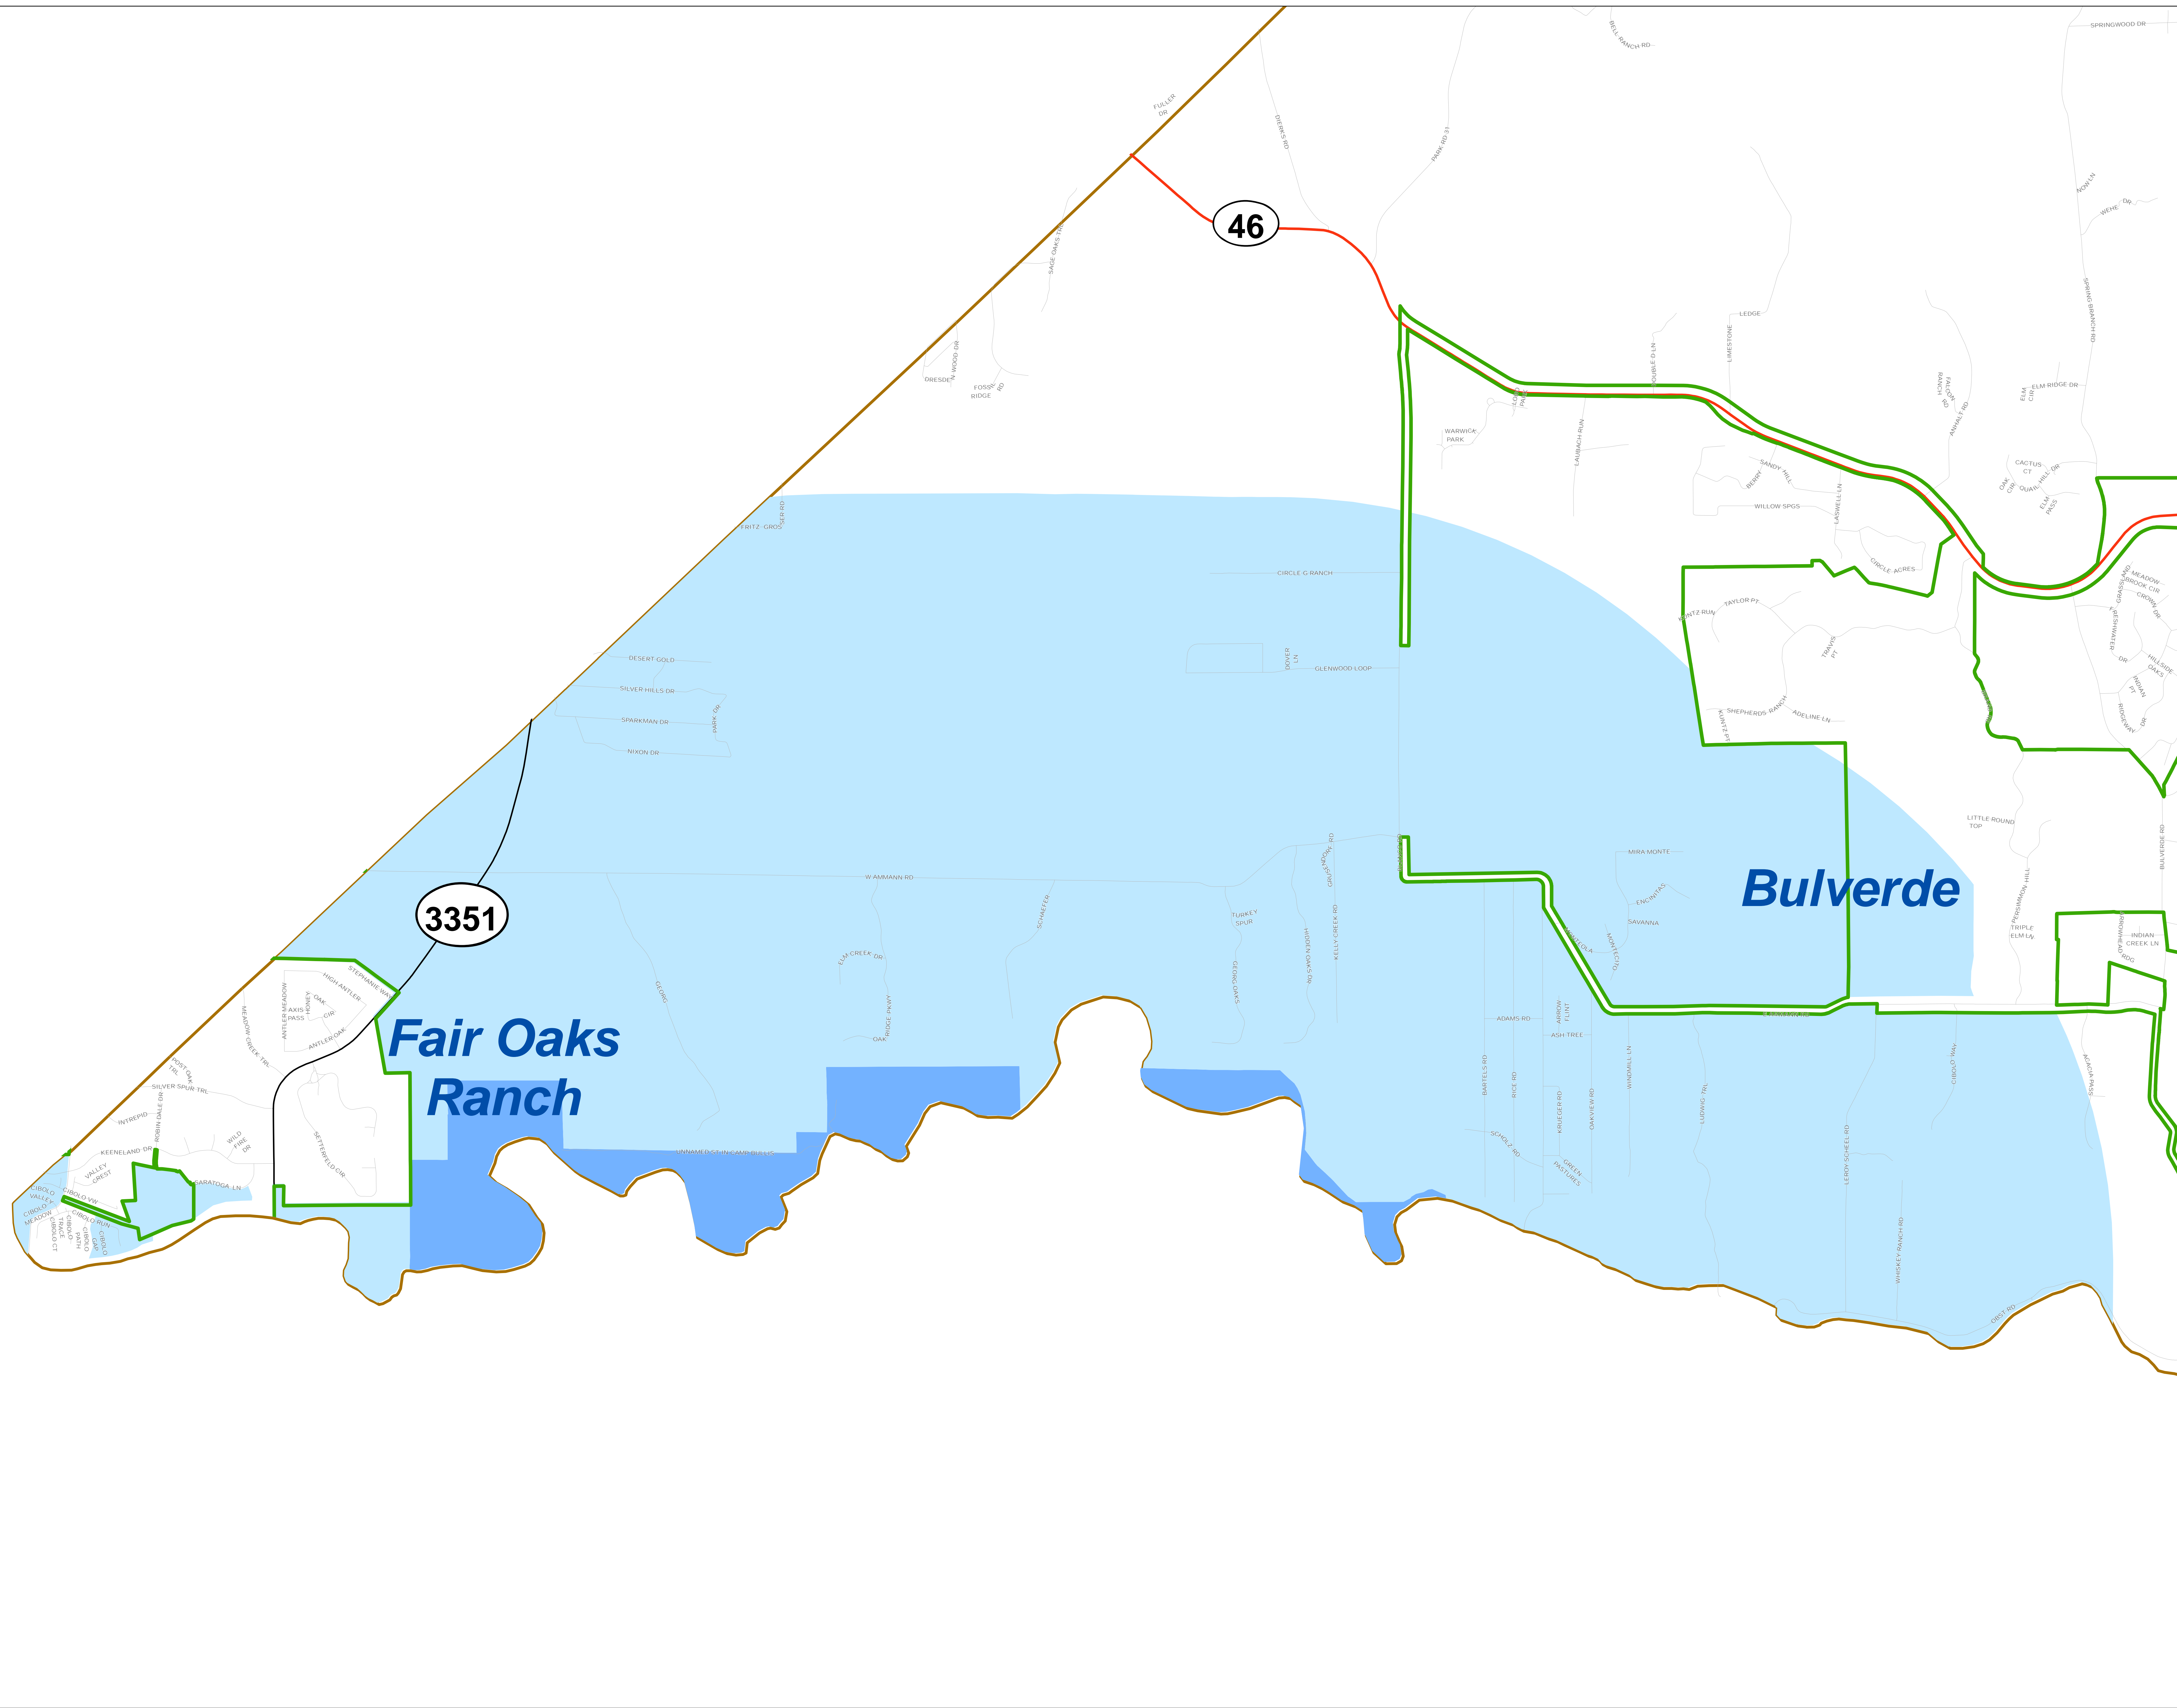

Camp Bullis Dark Skies Zone Affected Area

Legend

-  Dark Skies Zone
-  Camp Bullis
-  Comal County
-  City Limit

Road Classification

-  Highway
-  Farm To Market Road
-  Street

For information concerning the source of the data, please contact:
 Comal County Engineer's Office
 195 David Jonas Dr
 New Braunfels, TX 78132
 (830)608-2090

This product is for informational purposes and may not have been prepared for or be suitable for legal, engineering, or surveying purposes. It does not represent an on-the-ground survey and represents only the approximate relative location of property boundaries.