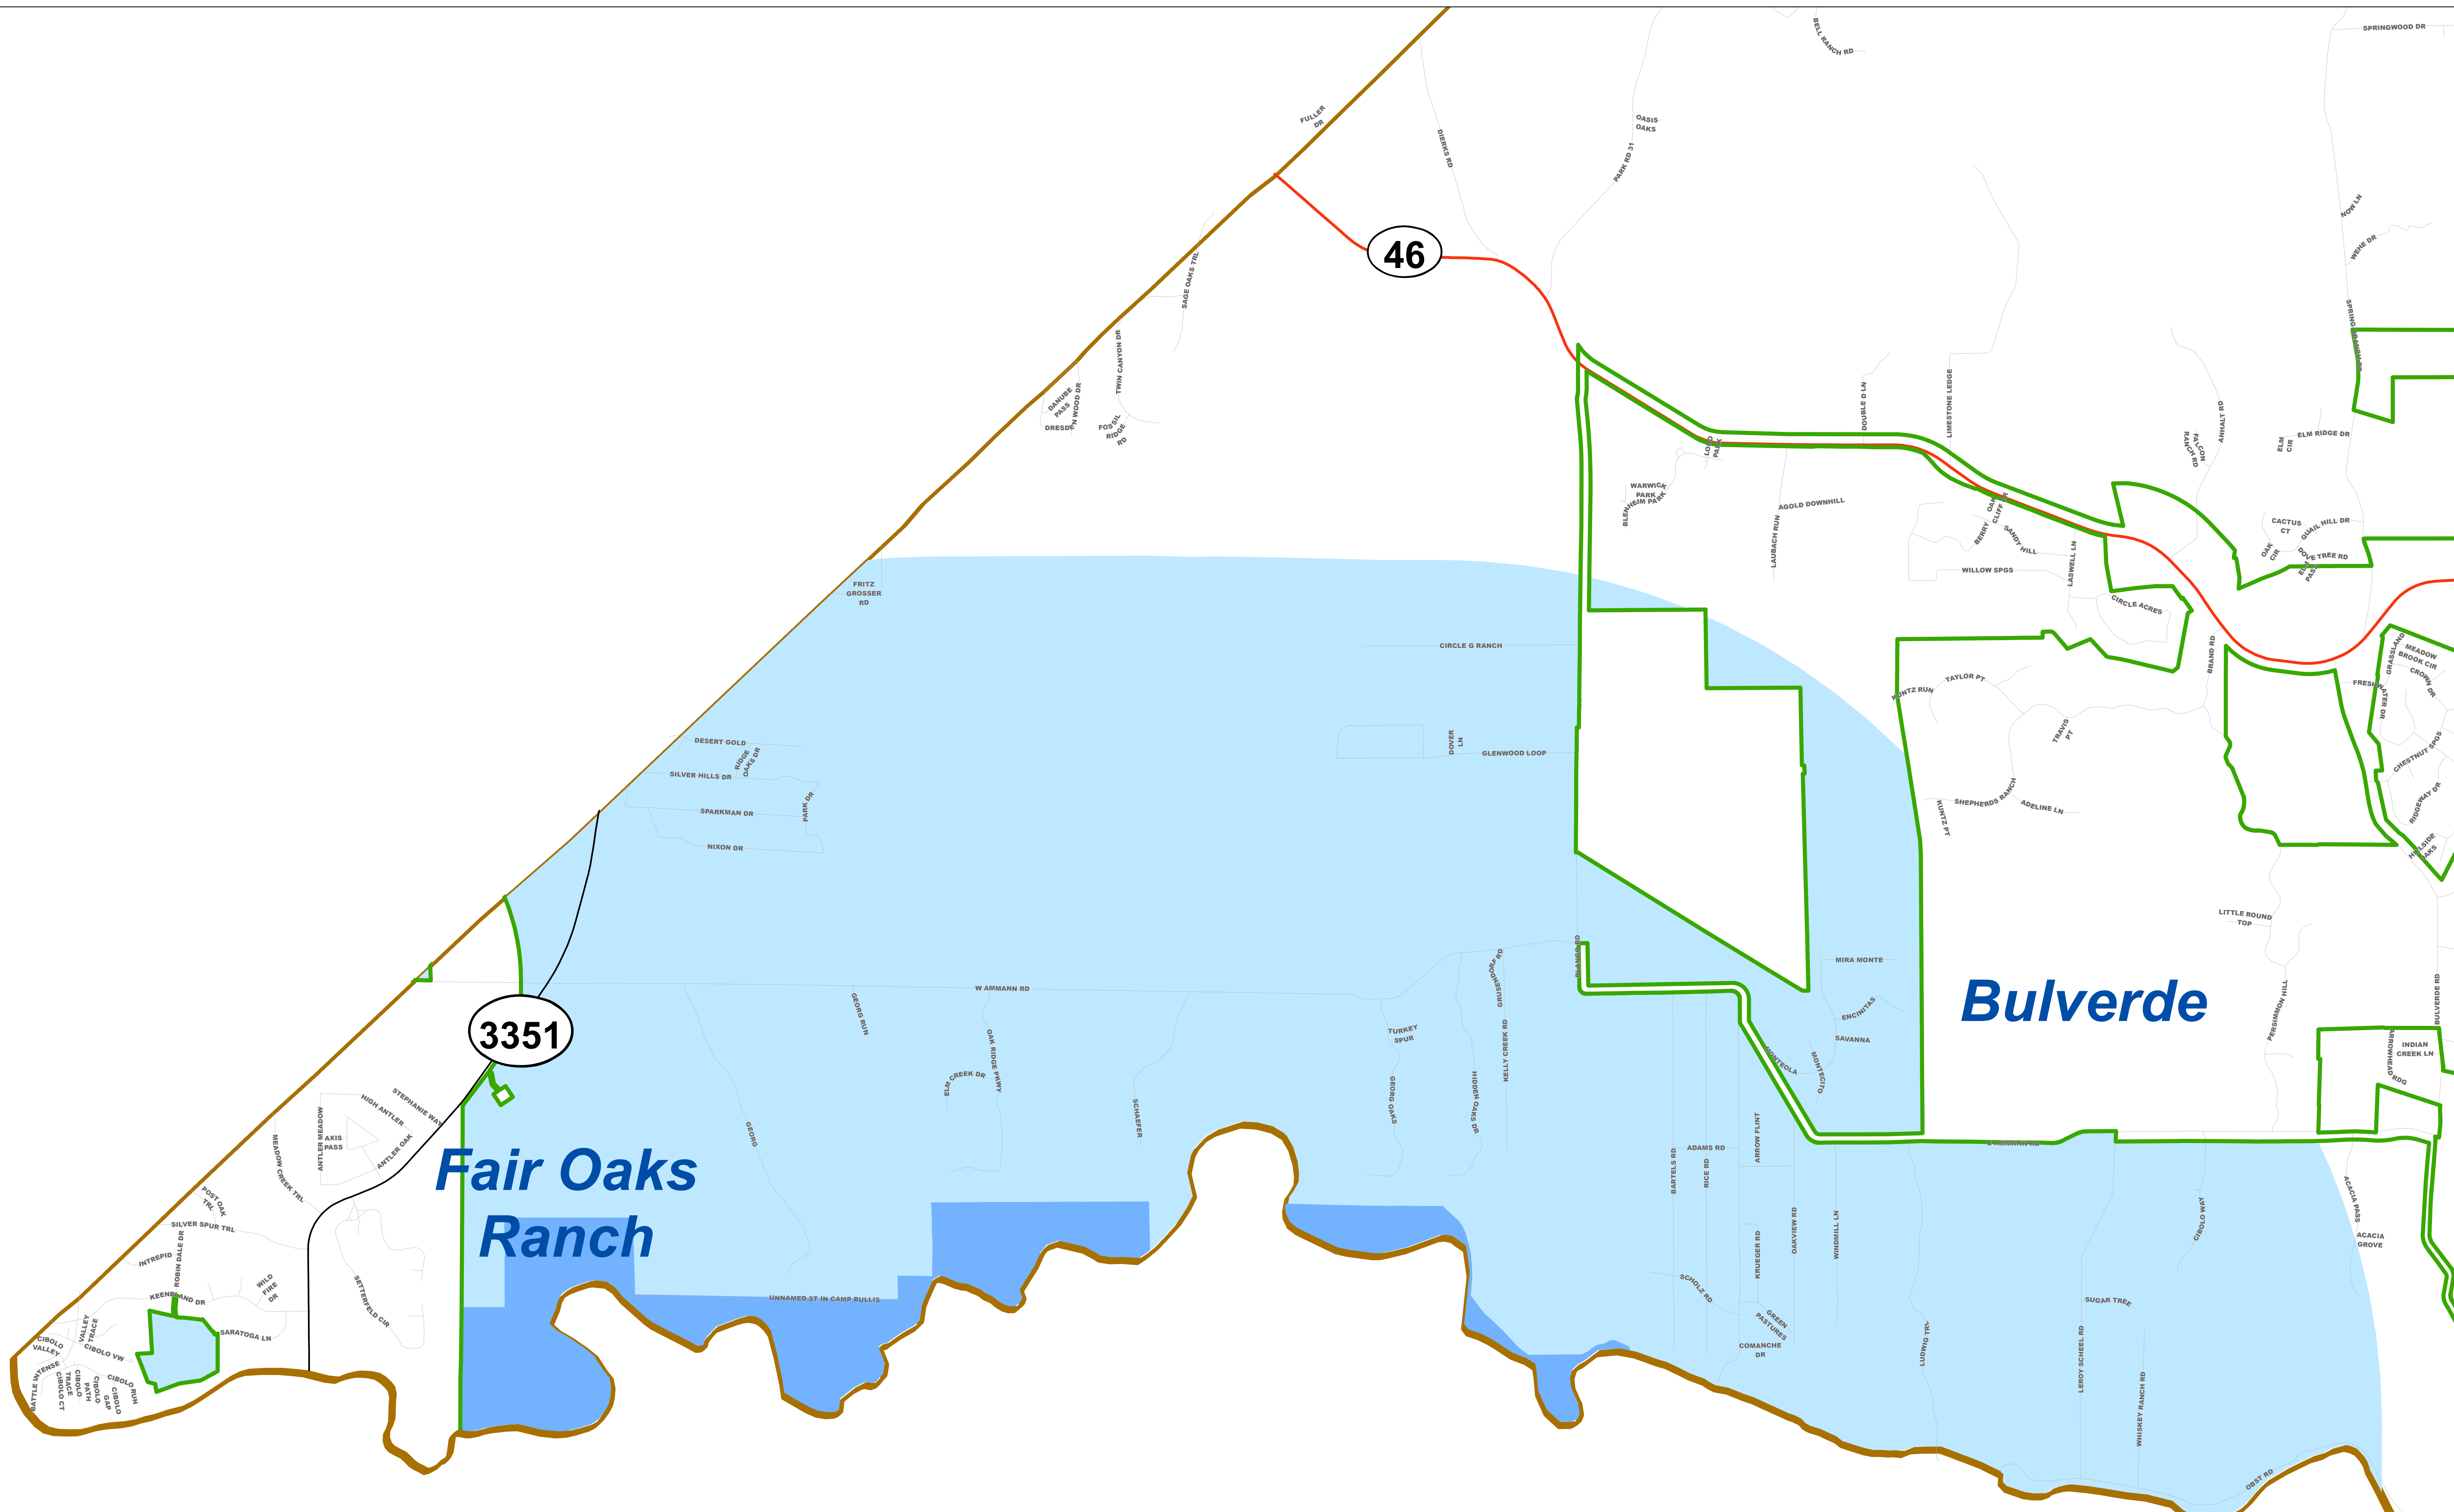

Camp Bullis Dark Skies Zone Affected Area

Legend

-  Dark Skies Zone
-  Camp Bullis
-  Comal County
-  City Limit

Road Classification

-  Highway
-  Farm To Market Road
-  Street

For information concerning the source of the data, please contact:
 Comal County Engineer's Office
 195 David Jonas Dr
 New Braunfels, TX 78132
 (830)608-2090

This product is for informational purposes and may not have been prepared for or be suitable for legal, engineering, or surveying purposes. It does not represent an on-the-ground survey and represents only the approximate relative location of property boundaries.